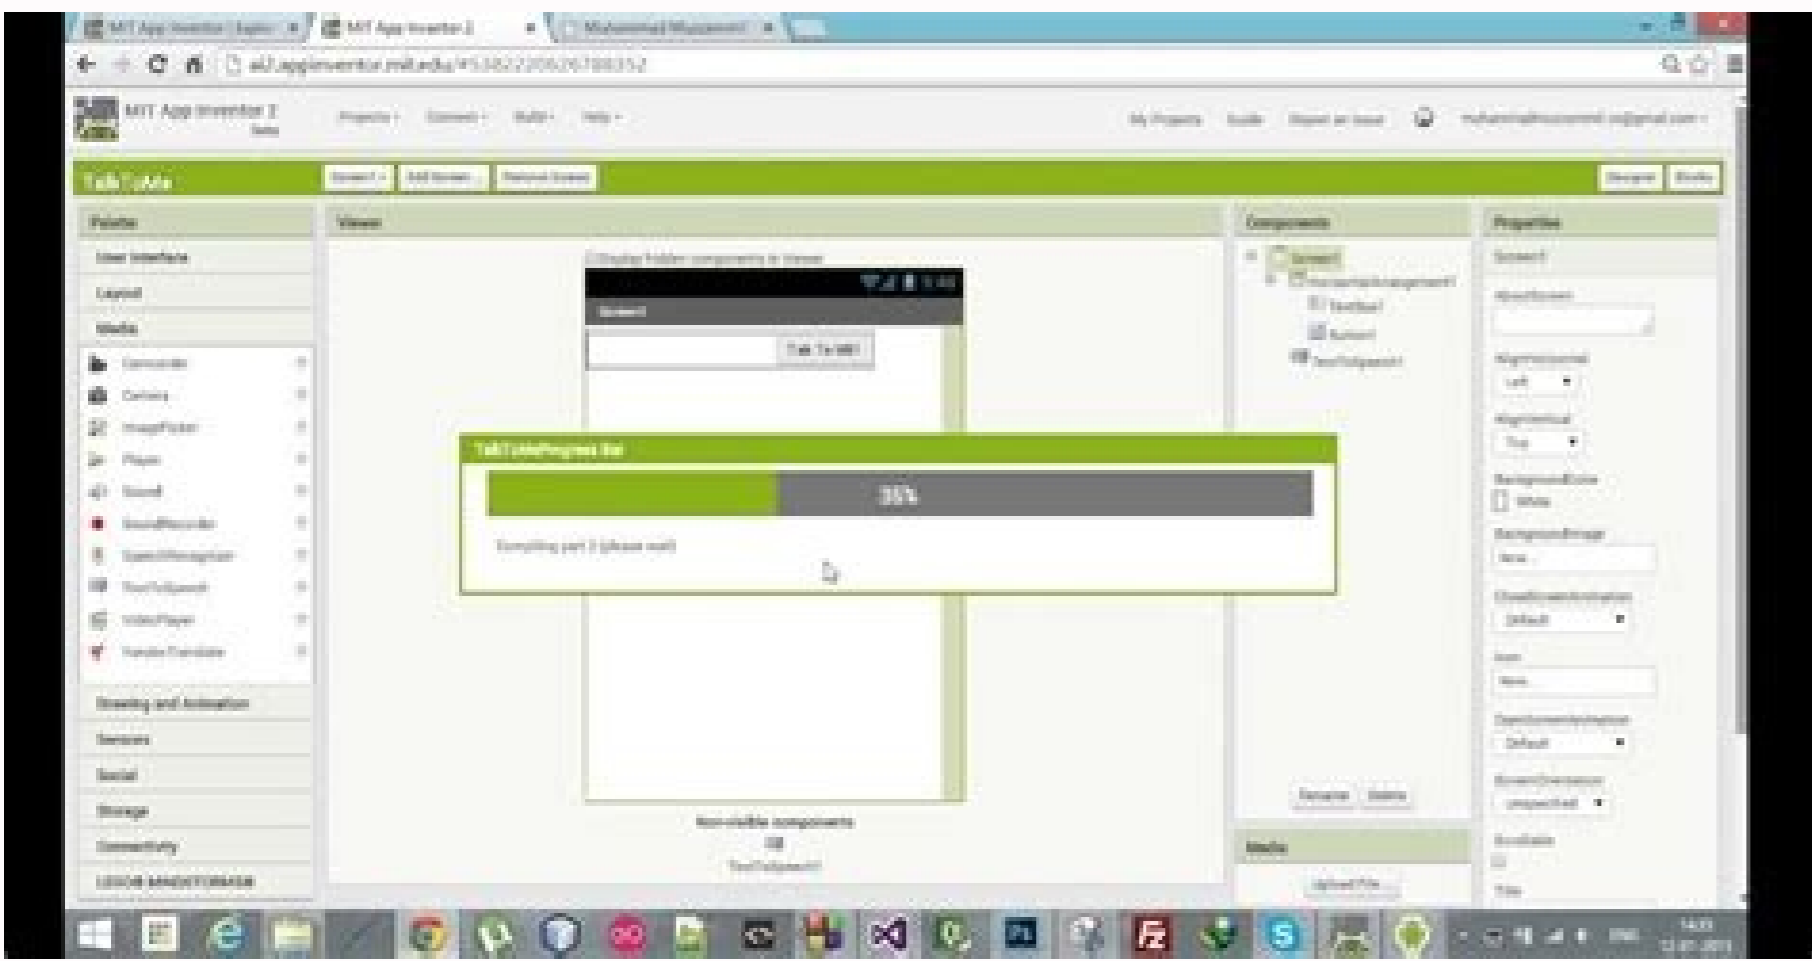

App inventor 2 companion apk

Mit app inventor 2 companion apk.